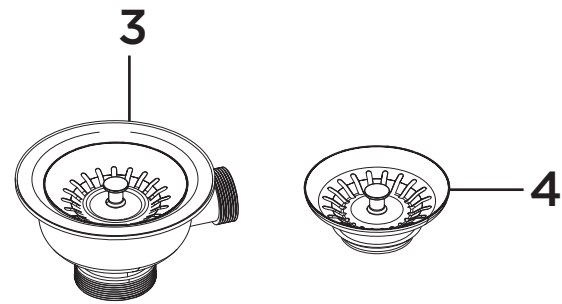

**Product Code:** Glacier 1 Bowl Kitchen Sinks

**Revision:** D2

1	Overflow Assembly
2	1 Bowl Pipework Pack
3	Waste Assembly 1 Bowl
4	Strainer
5	EasyFit Kit Pack
6	Molykote Grease
7	Isolation Valves (Pair)
8	1/2" BSP Flexible Tails (Pair)

**Product Code:** Glacier 1 Bowl Kitchen Sinks**Revision:** D2**5****7****6****8**

1	Overflow Assembly
2	1 Bowl Pipework Pack
3	Waste Assembly 1 Bowl
4	Strainer
5	EasyFit Kit Pack
6	Molykote Grease
7	Isolation Valves (Pair)
8	1/2" BSP Flexible Tails (Pair)