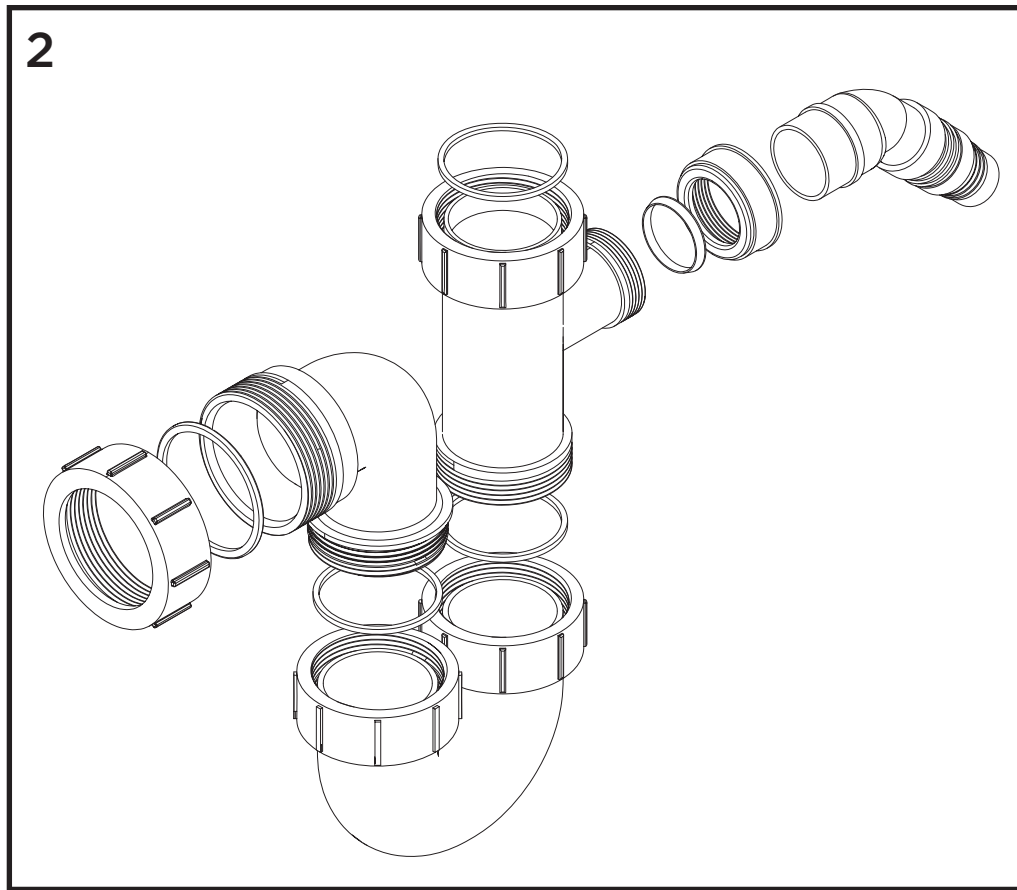

**Product Code:** Glacier 1 Bowl Kitchen Sinks

**Revision:** D2

1	Overflow Assembly
2	1 Bowl Pipework Pack
3	Waste Assembly 1 Bowl
4	Strainer
5	EasyFit Kit Pack
6	Molykote Grease
7	Isolation Valves (Pair)
8	1/2" BSP Flexible Tails (Pair)

**Product Code:** Glacier 1 Bowl Kitchen Sinks**Revision:** D2**5****7****6****8**

1	Overflow Assembly
2	1 Bowl Pipework Pack
3	Waste Assembly 1 Bowl
4	Strainer
5	EasyFit Kit Pack
6	Molykote Grease
7	Isolation Valves (Pair)
8	1/2" BSP Flexible Tails (Pair)