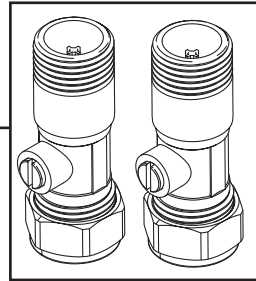

**Product Code:** Glacier 1 Bowl Kitchen Sinks

**Revision:** D2

1	Overflow Assembly
2	1 Bowl Pipework Pack
3	Waste Assembly 1 Bowl
4	Strainer
5	EasyFit Kit Pack
6	Molykote Grease
7	Isolation Valves (Pair)
8	1/2" BSP Flexible Tails (Pair)

**Product Code:** Glacier 1 Bowl Kitchen Sinks**Revision:** D2**5****7****6****8**

1	Overflow Assembly
2	1 Bowl Pipework Pack
3	Waste Assembly 1 Bowl
4	Strainer
5	EasyFit Kit Pack
6	Molykote Grease
7	Isolation Valves (Pair)
8	1/2" BSP Flexible Tails (Pair)