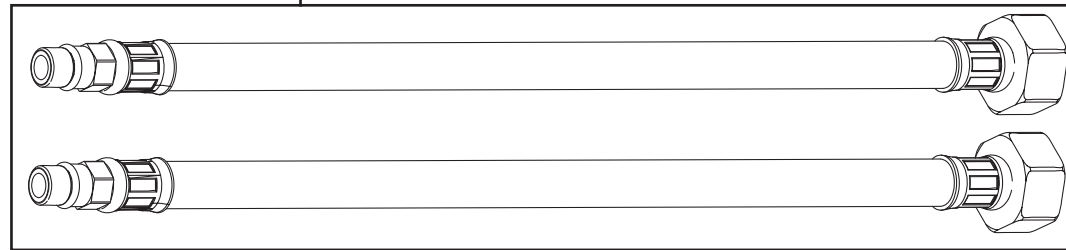

**Product Code:** Glacier 1 Bowl Kitchen Sinks

**Revision:** D2

1	Overflow Assembly
2	1 Bowl Pipework Pack
3	Waste Assembly 1 Bowl
4	Strainer
5	EasyFit Kit Pack
6	Molykote Grease
7	Isolation Valves (Pair)
8	1/2" BSP Flexible Tails (Pair)

**Product Code:** Glacier 1 Bowl Kitchen Sinks**Revision:** D2**5****7****6****8**

1	Overflow Assembly
2	1 Bowl Pipework Pack
3	Waste Assembly 1 Bowl
4	Strainer
5	EasyFit Kit Pack
6	Molykote Grease
7	Isolation Valves (Pair)
8	1/2" BSP Flexible Tails (Pair)