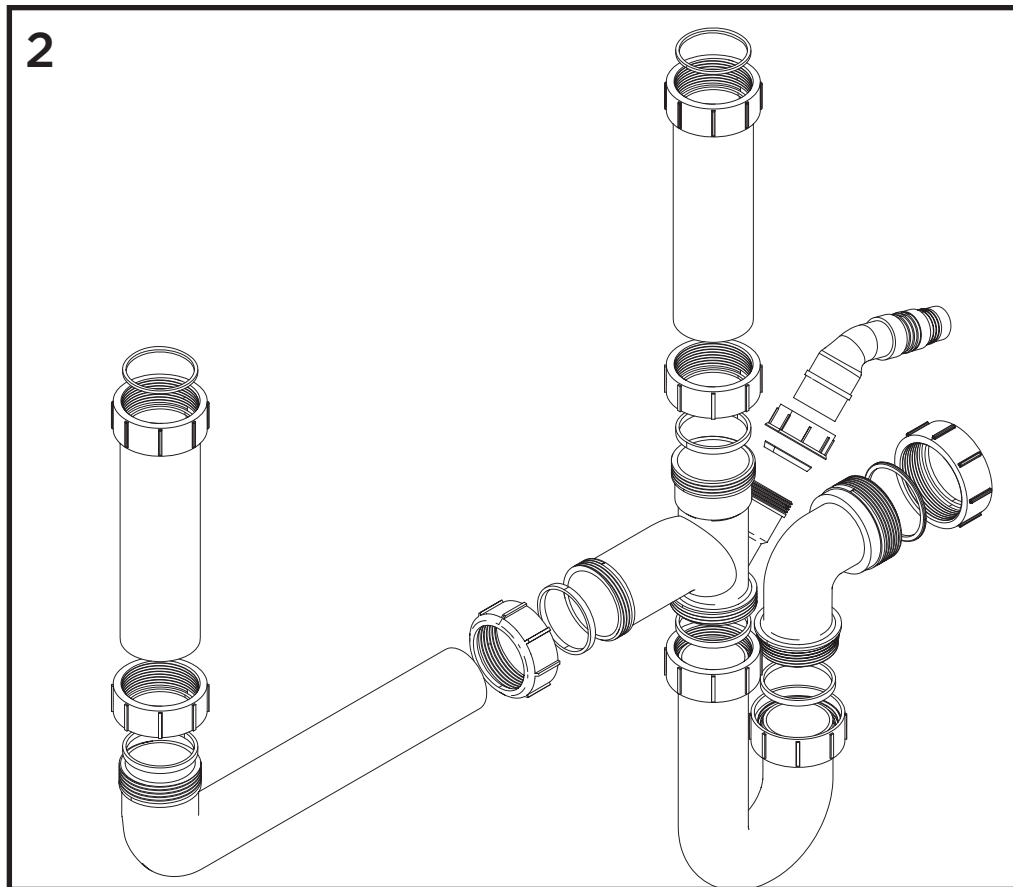

**Product Code:** Glacier 1.5 Bowl Kitchen Sinks  
**Revision:** D2

1	Overflow Assembly
2	1.5 Bowl Pipework Pack
3	Waste Assembly 1 Bowl
4	Strainer
5	Waste Assembly 0.5 Bowl
6	EasyFit Kit Pack
7	Molykote Grease
8	Isolation Valves (Pair)
9	1/2" BSP Flexible Tails (Pair)