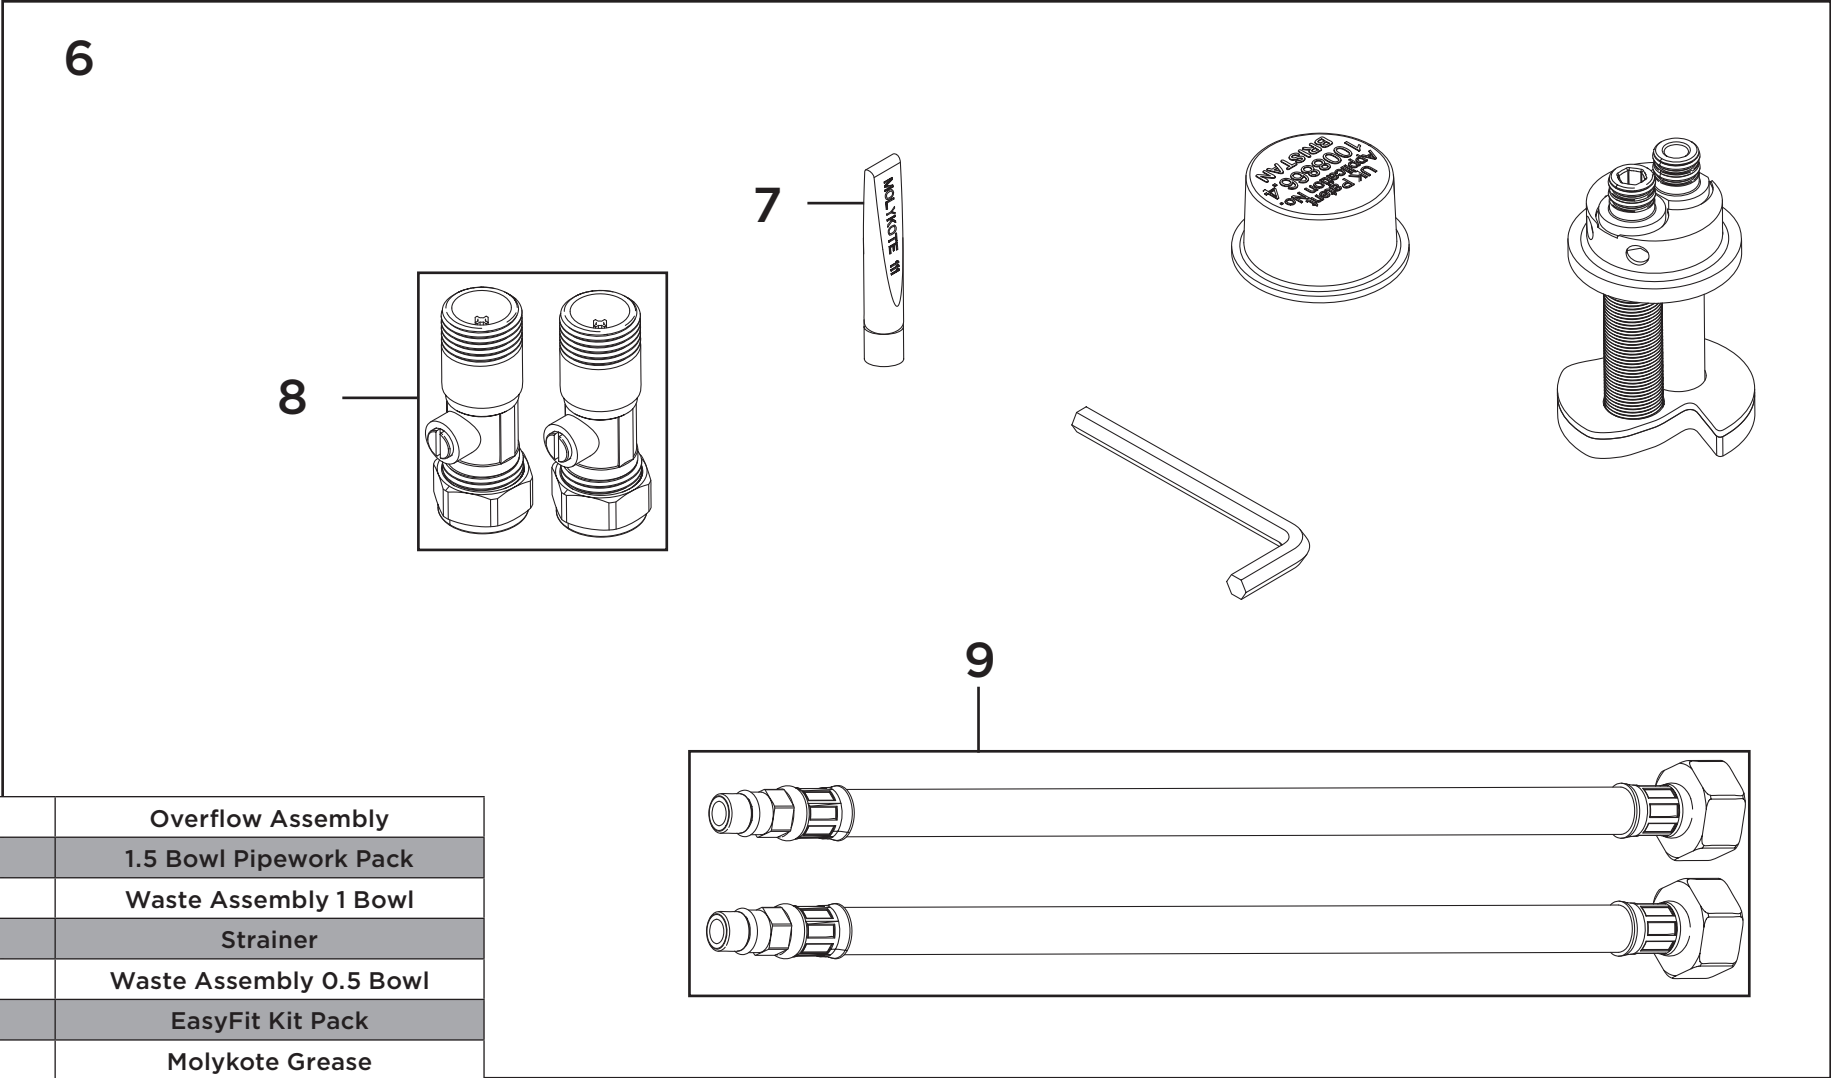

**Product Code:** Glacier 1.5 Bowl Kitchen Sinks  
**Revision:** D2

1	Overflow Assembly
2	1.5 Bowl Pipework Pack
3	Waste Assembly 1 Bowl
4	Strainer
5	Waste Assembly 0.5 Bowl
6	EasyFit Kit Pack
7	Molykote Grease
8	Isolation Valves (Pair)
9	1/2" BSP Flexible Tails (Pair)