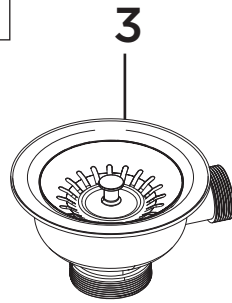

**Product Code:** Glacier 1.5 Bowl Kitchen Sinks  
**Revision:** D2

1	Overflow Assembly
2	1.5 Bowl Pipework Pack
3	Waste Assembly 1 Bowl
4	Strainer
5	Waste Assembly 0.5 Bowl
6	EasyFit Kit Pack
7	Molykote Grease
8	Isolation Valves (Pair)
9	1/2" BSP Flexible Tails (Pair)