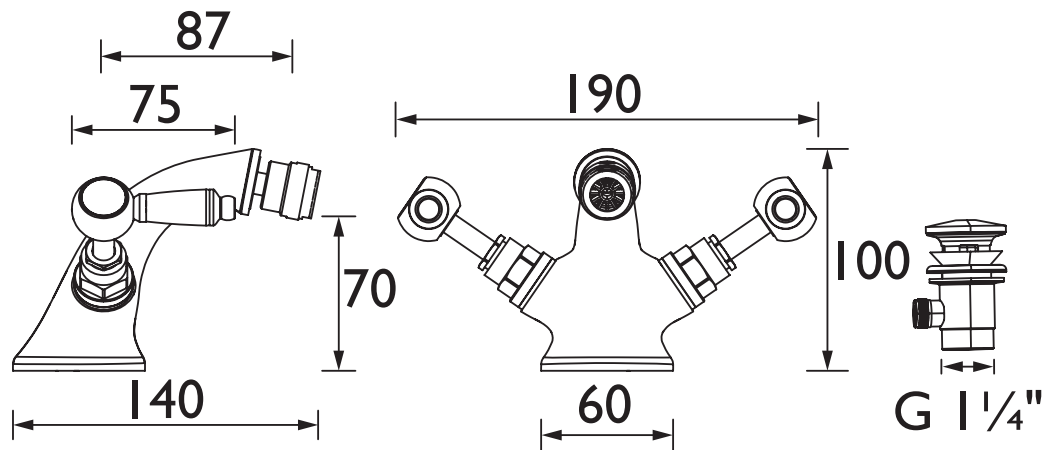

Product Certifications:

Dimensions (measurements in mm)

For more products, visit our website:
<http://www.bristan.com>

Flow Rates (l/min)

System Pressure (bar)	0.2	0.5	1	2	3	5
RS2 BID C	10	15.6	21.9	31	37.9	49

TECHNICAL DATA SHEET

BRISTAN

D3