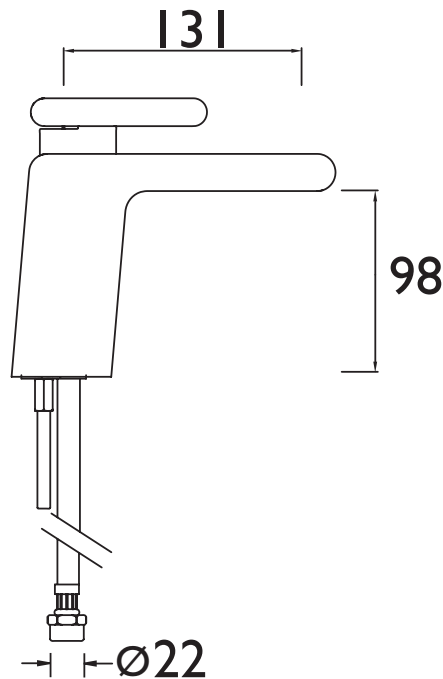

MPIV 1HBF GG

PIVOT Tap Range Metallix Pivot 1 Hole Bath Filler Graphite Glisten

Features:

- Brass construction
- 40mm cartridge
- 1 taphole

Specification

Style:	Contemporary
Product Type:	Bathroom Taps
Finish/Colour:	Chrome/Graphite Glisten
Main Construction Material:	Brass
Mount Type:	Deck
Handle Type:	Lever
Connection Inlet:	M12 x 22mm compression
Connection Outlet:	N/A
Number of Tap Holes:	1
Valve/Cartridge Type:	Manual
Plumbing System Requirements:	All
Working Pressure Range:	Min. 1.0, Max. 5.0
Maximum Hot Water Temperature: °C	65
Maximum Dynamic Pressure: (bar)	5
Maximum Static Pressure: (bar)	10
Flow Type:	Single

Dimensions (measurements in mm)

For more products, visit our website:
<http://www.bristan.com>

Flow Rates (l/min)

System Pressure (bar)	1	2	3	5
MPIV 1HBF GG	14.1	19.8	24.7	32.1

TECHNICAL
DATA
SHEET

BRISTAN
TAPS & SHOWERS