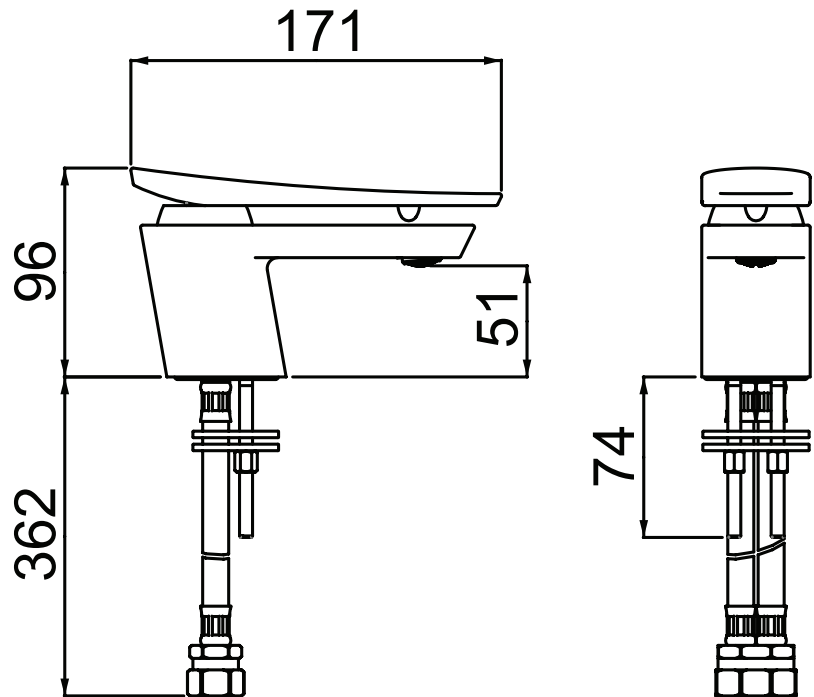

### Specification

Style:	Contemporary
Product Type:	Bathroom Taps
Finish/Colour:	Chrome/Champagne Shimmer
Main Construction Material:	Brass
Mount Type:	Deck Mounted
Handle Type:	Lever
Connection Inlet:	1/2" BSP Female
Connection Outlet:	N/A
Number of Tap Holes:	1
Valve/Cartridge Type:	35mm Ceramic Cartridge
Plumbing System Requirements:	All Plumbing Systems
Working Pressure Range:	Min. 0.2 bar, Max. 5.0 bar
Maximum Hot Water Temperature: °C	65
Maximum Dynamic Pressure: (bar)	5
Maximum Static Pressure: (bar)	10
Flow Type:	Single
Flow Rate: (l/min @ 3 bar)	23.3

### Dimensions (measurements in mm)