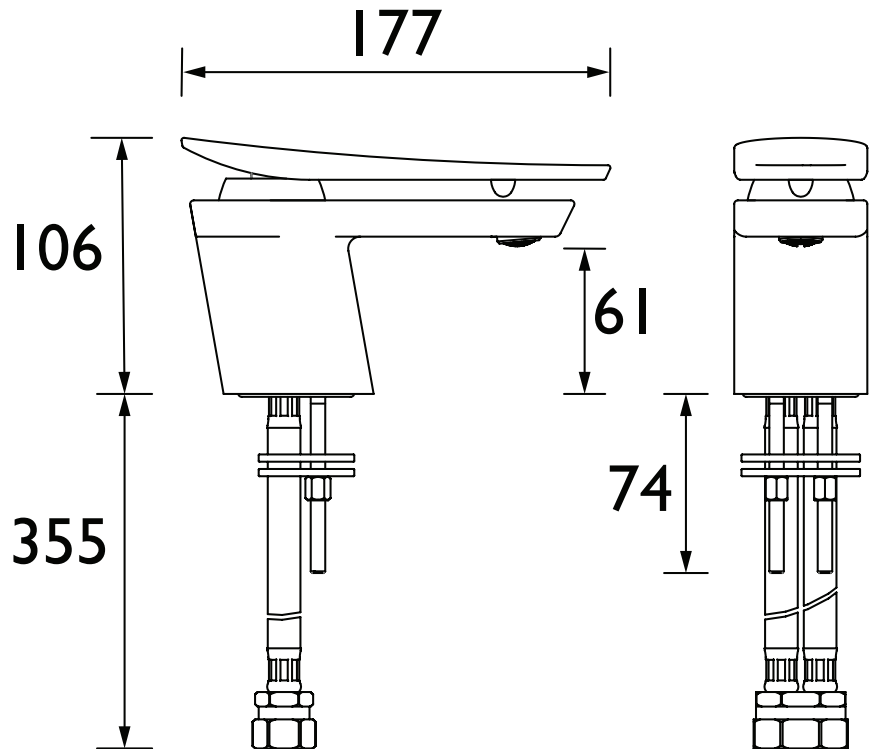

### Specification

<b>Product Type:</b>	Bathroom Taps
<b>Main Construction Material:</b>	Brass
<b>Mount Type:</b>	Deck Mounted
<b>Handle Type:</b>	Lever Handle
<b>Connection Inlet:</b>	3/4" BSP
<b>Connection Outlet:</b>	M24 Coin Slot Anti-Splash
<b>Number of Tap Holes:</b>	1
<b>Valve/Cartridge Type:</b>	35mm Single Lever Cartridge
<b>Plumbing System Requirements:</b>	High Pressure Systems Only
<b>Minimum Dynamic Pressure:</b>	1.5 bar
<b>Maximum Dynamic Pressure:</b>	5.0 bar
<b>Maximum Hot Water Temperature: °C</b>	65
<b>Maximum Static Pressure: (bar)</b>	10
<b>Flow Type:</b>	Single Flow
<b>Isolation Included:</b>	No

### Dimensions (measurements in mm)