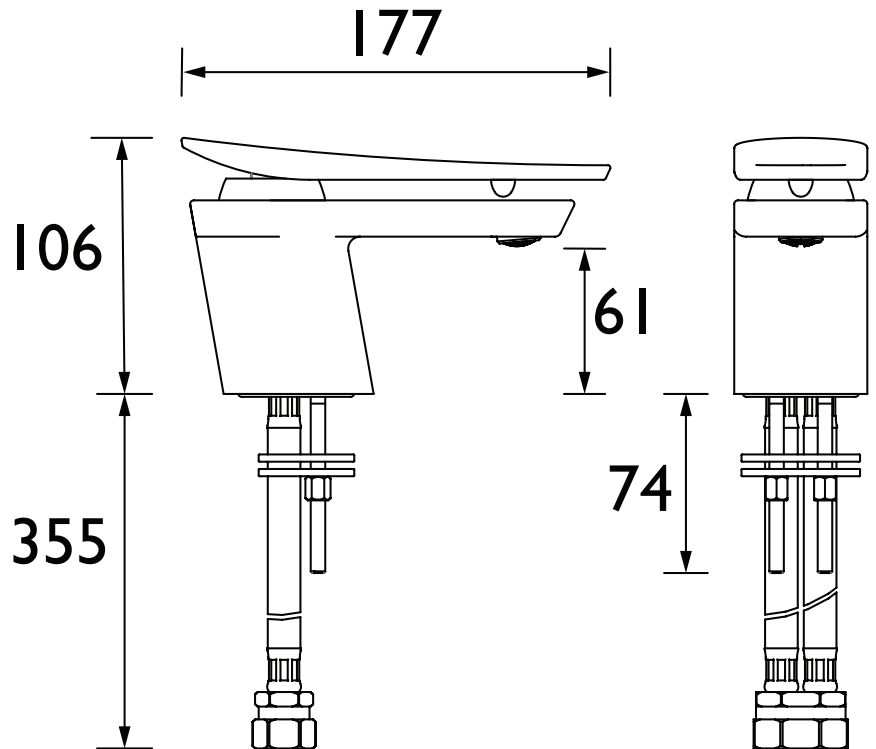

MCLR 1HBF CS

CLARET Tap Range Metallix Claret 1 Hole Bath Filler Champagne Shimmer

Features:

- Long life ceramic cartridge for added durability and ease of use
- Metal fixing nut for added durability
- Easy to use metal handle
- Minimum working pressure of 1.5 bar

Product Certifications:

For more products, visit our website:
<http://www.bristan.com>

Specification

Product Type:	Bathroom Taps
Main Construction Material:	Brass
Mount Type:	Deck Mounted
Handle Type:	Lever Handle
Connection Inlet:	3/4" BSP
Connection Outlet:	M24 Coin Slot Anti-Splash
Number of Tap Holes:	1
Valve/Cartridge Type:	35mm Single Lever Cartridge
Plumbing System Requirements:	High Pressure Systems Only
Minimum Dynamic Pressure:	1.5 bar
Maximum Dynamic Pressure:	5.0 bar
Maximum Hot Water Temperature: °C	65
Maximum Static Pressure: (bar)	10
Flow Type:	Single Flow
Isolation Included:	No

Dimensions (measurements in mm)

Flow Rates (l/min)

System Pressure (bar)	1.5	2	3	5
MCLR 1HBF CS	16.9	18.8	23	30.4

TECHNICAL
DATA
SHEET

BRISTAN