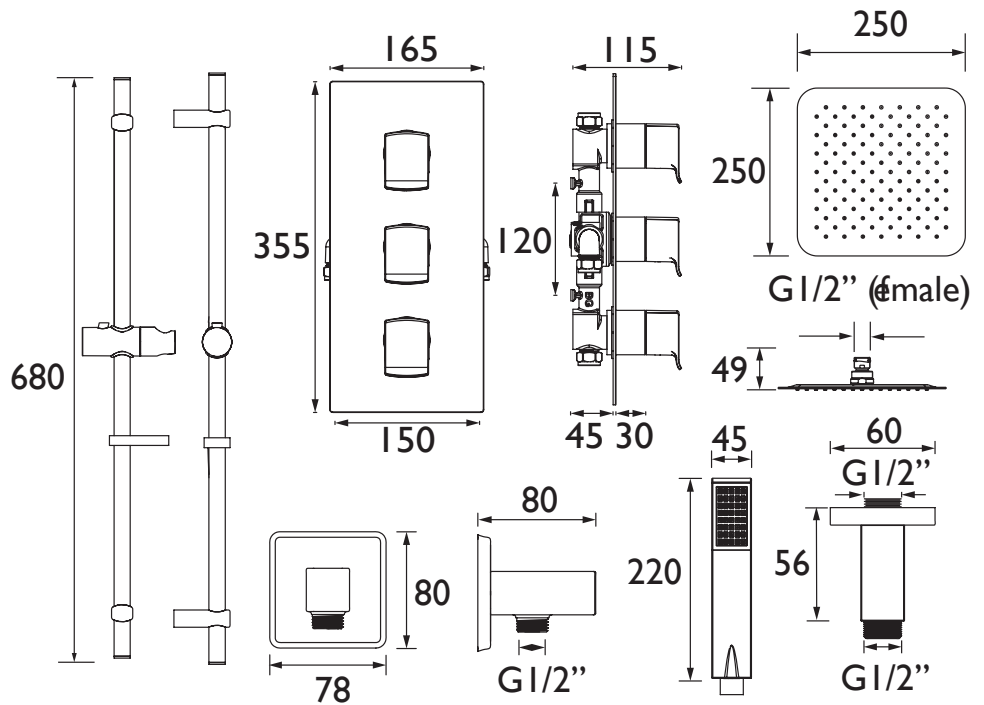

DESCENT SHWR PK

DESCENT Shower Range

Complete Descent Shower Pack

Features:

- This chunky shower pack contains our Descent shower valve with integral twin stopcocks which can feed two outlets simultaneously, a large 250mm slimline metal fixed head shower rose with ceiling fed arm and a stylish adjustable riser shower kit
- Fully serviceable from the front
- Chrome plated to BS EN 248
- Wall outlet designed with Bristan's Wall Mount Technology for easier installation

Product Certifications:

For more products, visit our website:
<http://www.bristan.com>

Specification

Finish/Colour:	Chrome Plated
Main Construction Material:	Brass; ABS
No of Controls:	4
Shower Type:	Dual Control
Shower Head Type:	Both
Shower Kit:	Adjustable Riser
Valve/Cartridge Type:	3/4" Ceramic Disc Valve - 1/4 turn
Maximum Hot Water Supply Temperature °C:	65
Plumbing System Suitability:	Suitable for all plumbing systems
Minimum Dynamic Pressure (bar):	0.2
Maximum Dynamic Pressure (bar):	5
Maximum Static Pressure (bar):	10
Connection Inlet:	15mm Compression
Connection Outlet:	G 1/2"
Isolation Valve Included:	No
Check Valve Included:	Yes

Dimensions (measurements in mm)

Flow Rates (l/min)

System Pressure (bar)	0.2	0.5	1	2	3	5
Through Handset (mixed)	2	3.2	4.5	6.4	7.8	10.1
Through Fixed Head (mixed)	2.2	3.5	5	7	8.6	11.1

TECHNICAL DATA SHEET