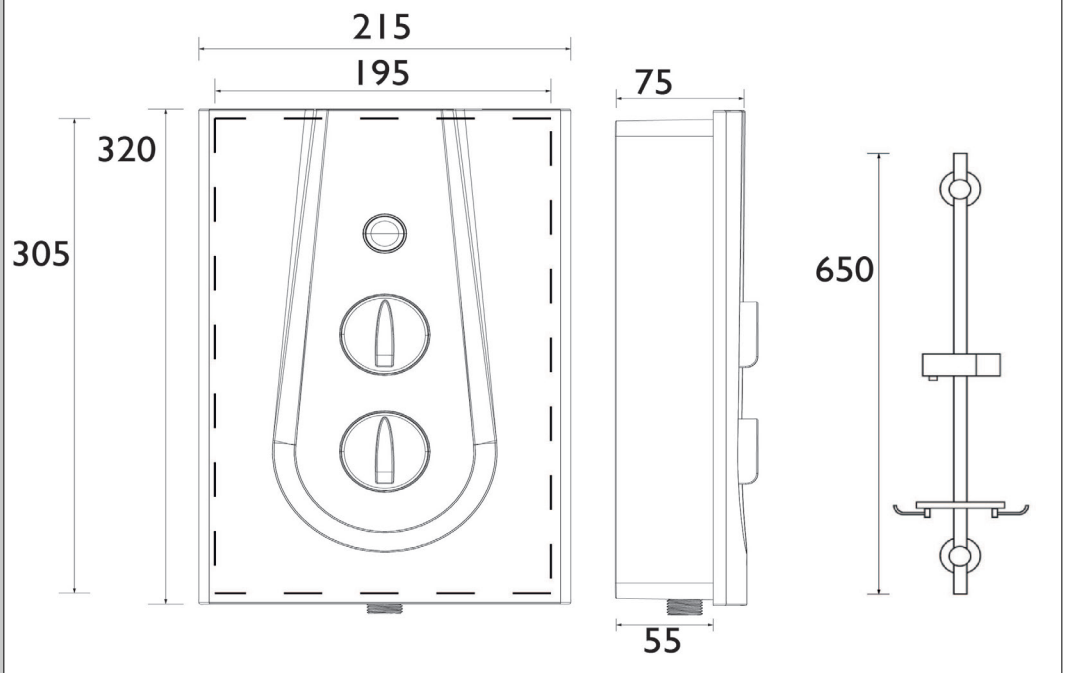

JOYT395 W

JOY Electric Shower Range Joy Thermostatic 9.5kw Electric Shower White

Features:

- 15mm push-fit inlet connection
- Available in 8.5kW and 9.5kW power ratings @240V
- Draws water directly from mains supply, at working pressures between 0.7 bar and 10 bar
- Comfortable, safe showering; the thermostatic feature avoids temperature changes when water is used elsewhere in your home
- Anti-limescale feature reduces build up and rub-clean handset helps extend product life

Product Certifications:

Intertek

For more products, visit our website:
<http://www.bristan.com>

Specification

Finish/Colour:	White
Main Construction Material:	ABS Plastic
No of Controls:	3
Control Type:	Push Button & Dial
Shower Type:	Electric Shower
Shower Head Type:	Multi-Function Handset
Working Pressure Range: (bar)	Min 0.7 Bar, Max 10 Bar
Maximum Static Pressure: (bar)	10
Plumbing System Suitability:	Mains Cold Feed Only
Connection Inlet:	15mm Push-Fit Connection
Connection Outlet:	G 1/2"
Thermostatic:	Yes
Isolation Valve Included:	No
Check Valve Included:	No
Power Rating:	9.5kW (12% more flow)
Phased Shutdown Feature:	Yes
Energy Rating:	A

Dimensions (measurements in mm)

Flow Rates (l/min)

Power	9.5kW
Flow Rate	5.1

Quoted as per European Water Label (EWL) scheme conditions:

Output - 42°C, Input - 15°C, Voltage - 240V

TECHNICAL DATA SHEET

BRISTAN