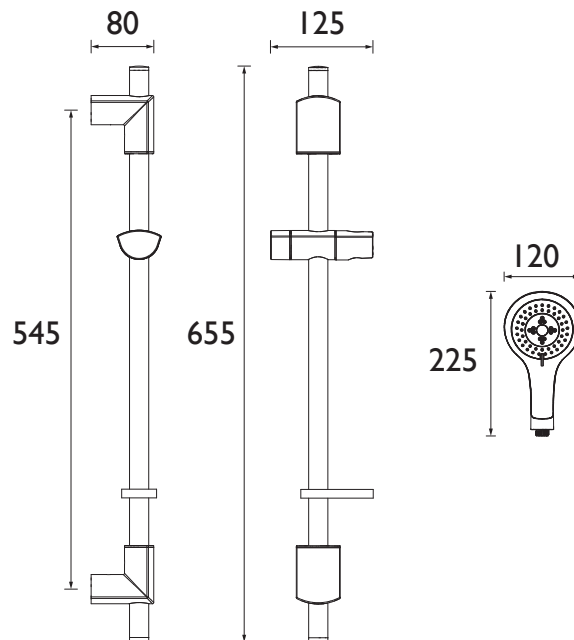

### Specification

Finish/Colour:	Chrome Plated
Main Construction Material:	ABS
Shower Kit:	Adjustable Riser
Shower Head Type:	Multi Function Handset
Rub Clean Handset:	Yes
Mounting Type:	Wall
Plumbing System Suitability:	Suitable for all plumbing systems
Minimum Dynamic Pressure (bar):	0.2 bar
Maximum Dynamic Pressure (bar):	5 bar
Maximum Static Pressure (bar):	10 bar
Maximum Hot Water Supply Temperature °C:	65
Connection Inlet:	G 1/2"
Connection Outlet:	G 1/2"
Isolation Included:	No
Check Valve Included:	No
What's Included:	1 x Riser Rail, 1 x Hose Retainer, 1 x Handset, 1 x Cone To Nut, 1 x Green Limiter, 4 x Screws, 4 x Rawl Plugs, 1 x Allen Key, 1 x Fitting Instructions

### Dimensions (measurements in mm)