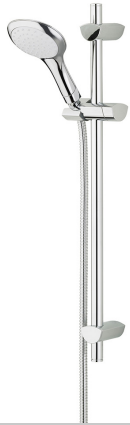

EVC KIT01 C

SHOWER ACC Shower Range EVO Shower Kit with Large Single Function Handset Chrome Plated

Features:

- Includes 1.5m hose, adjustable fixing brackets, rub-clean anti-limescale handset and hose retainer
- Supplied with 8L/min flow limiter
- Evo shelf also available
- Clam packed

Product Certifications:

WRAS Certificate No: 240503003
WRAS Expiry Date: 31/05/2029

For more products, visit our website:
<http://www.bristan.com>

Specification

Finish/Colour:	Chrome Plated
Main Construction Material:	Brass
Shower Kit:	Adjustable Riser
Shower Head Type:	Single Function Handset
Rub Clean Handset:	Yes
Mounting Type:	Wall
Plumbing System Suitability:	Suitable for all plumbing systems
Minimum Dynamic Pressure (bar):	0.2 bar
Maximum Dynamic Pressure (bar):	5 bar
Maximum Static Pressure (bar):	10 bar
Maximum Hot Water Supply Temperature °C:	65
Connection Inlet:	G 1/2"
Connection Outlet:	G 1/2"
What's Included:	1 x Riser Rail, 1 x Handset, 1 x Hose Cone To Nut, 1 x Green Limiter, 4 x Screws, 4 x Rawl Plugs, 1 x Allen Key, 1 x Fitting Instructions

Dimensions (measurements in mm)

Flow Rates (l/min)

System Pressure (bar)	0.2	0.5	1	2	3	5
Through Handset (mixed)	4.5	7.1	10	14.2	17.4	22.5

TECHNICAL DATA SHEET

BRISTAN

D7