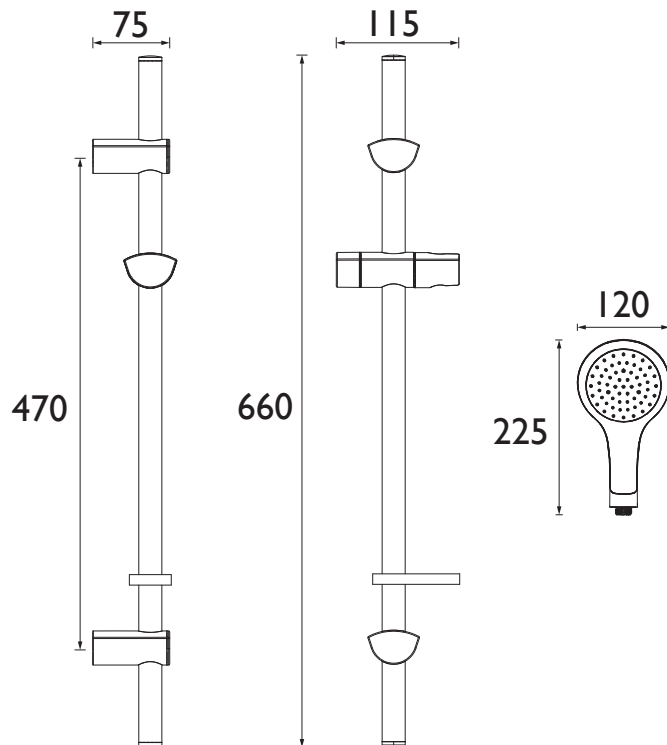

EVC KIT01 C

SHOWER ACC Shower Range EVO Shower Kit with Large Single Function Handset Chrome Plated

Features:

- Includes 1.5m hose, adjustable fixing brackets, rub-clean anti-limescale handset and hose retainer
- Supplied with 8L/min flow limiter
- Evo shelf also available
- Clam packed

Product Certifications:

WRAS Certificate No: 240503003
WRAS Expiry Date: 31/05/2029

For more products, visit our website:
<http://www.bristan.com>

Specification

Finish/Colour:	Chrome Plated
Main Construction Material:	Brass
Shower Kit:	Adjustable Riser
Shower Head Type:	Single Function Handset
Rub Clean Handset:	Yes
Mounting Type:	Wall
Plumbing System Suitability:	Suitable for all plumbing systems
Minimum Dynamic Pressure (bar):	0.2 bar
Maximum Dynamic Pressure (bar):	5 bar
Maximum Static Pressure (bar):	10 bar
Maximum Hot Water Supply Temperature °C:	65
Connection Inlet:	G 1/2"
Connection Outlet:	G 1/2"
What's Included:	1 x Riser Rail, 1 x Handset, 1 x Hose Cone To Nut, 1 x Green Limiter, 4 x Screws, 4 x Rawl Plugs, 1 x Allen Key, 1 x Fitting Instructions

Dimensions (measurements in mm)

Flow Rates (l/min)

System Pressure (bar)	0.2	0.5	1	2	3	5
Through Handset (mixed)	4.5	7.1	10	14.2	17.4	22.5

TECHNICAL DATA SHEET

BRISTAN

D7