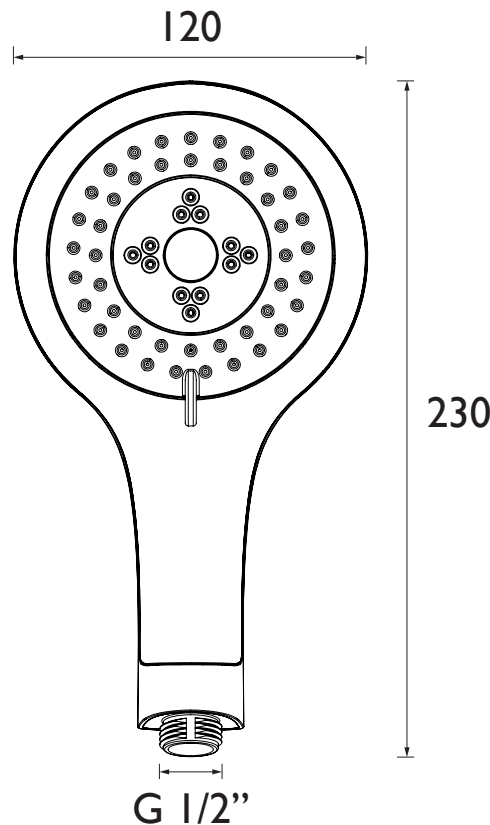

### Specification

|  |                                     |
|--|-------------------------------------|
| Finish/Colour:                           | Chrome Plated                       |
| Main Construction Material:              | Plastic                             |
| Rub Clean Handset:                       | Yes                                 |
| Plumbing System Suitability:             | Suitable for all plumbing systems   |
| Minimum Dynamic Pressure (bar):          | 0.2 bar                             |
| Maximum Dynamic Pressure (bar):          | 5 bar                               |
| Maximum Static Pressure (bar):           | 10 bar                              |
| Maximum Hot Water Supply Temperature °C: | 65                                  |
| Connection Inlet:                        | G 1/2"                              |
| Isolation Included:                      | No                                  |
| Check Valve Included:                    | No                                  |
| What's Included:                         | 1x Handset, 1x Fitting Instructions |

### Features:

- Supplied with 8L/min flow limiter (fitted)
- Clam packed
- 3 function settings; massage, rain and combined
- Rub clean nozzles
- Chrome plated to BS EN 248

### Dimensions (measurements in mm)