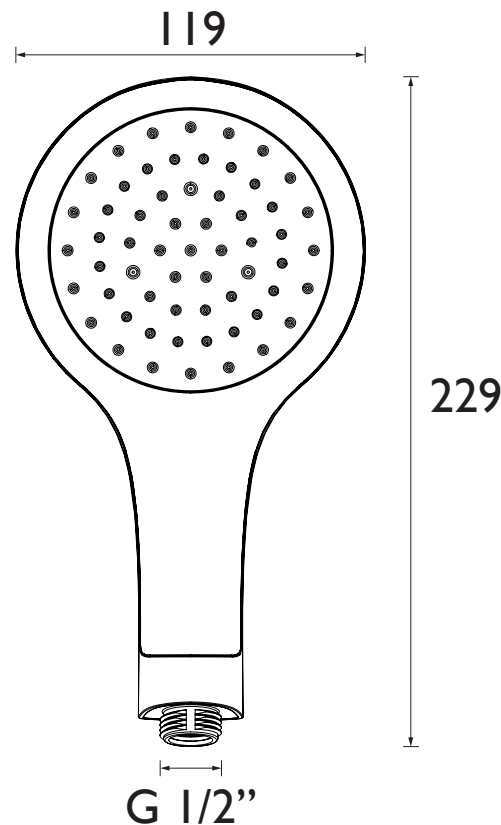

### Specification

Finish/Colour:	Chrome Plated
Main Construction Material:	Plastic
Rub Clean Handset:	Yes
Plumbing System Suitability:	Suitable for all plumbing systems
Minimum Dynamic Pressure (bar):	0.2 bar
Maximum Dynamic Pressure (bar):	5 bar
Maximum Static Pressure (bar):	10 bar
Maximum Hot Water Supply Temperature °C:	65
Connection Inlet:	G 1/2"
Isolation Included:	No
Check Valve Included:	No
What's Included:	1x Handset, 1x Fitting Instructions

### Dimensions (measurements in mm)