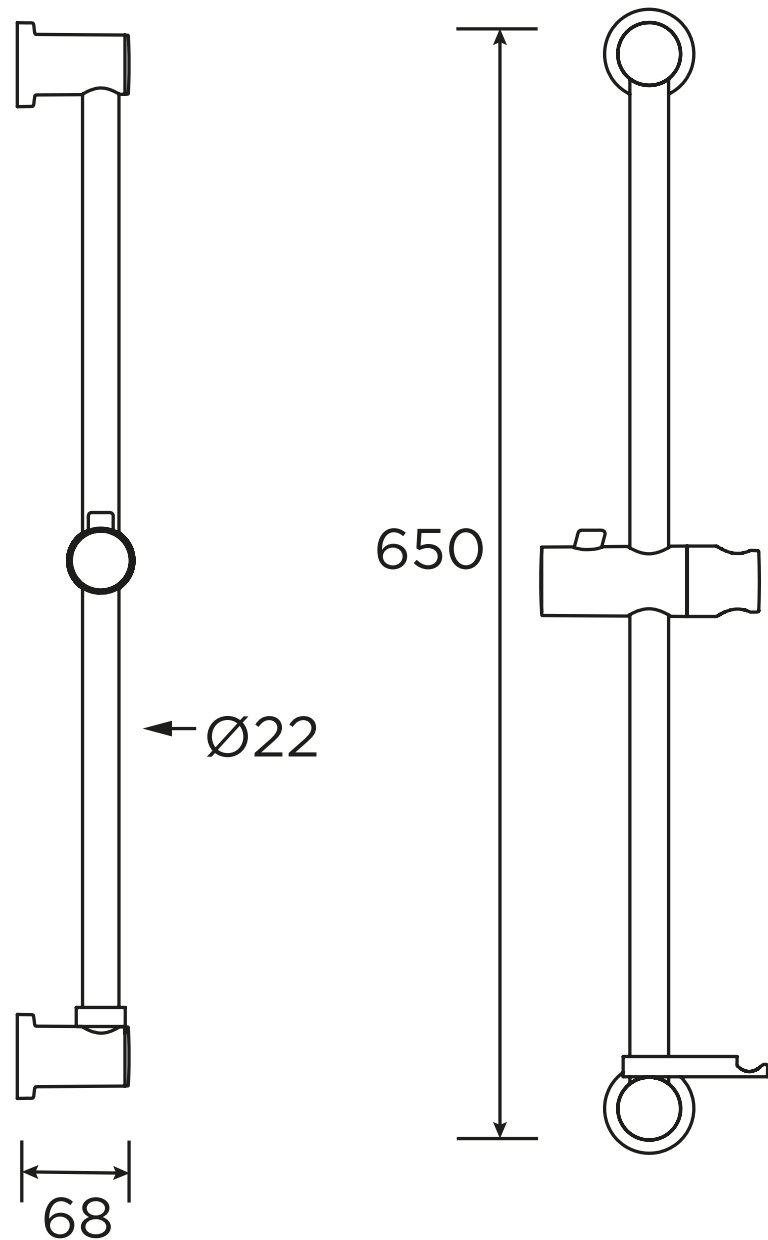

# CAS RRA101 C

**Accessories**  
CASINO Shower Range  
Casino Riser Rail with Fixed  
Position Brackets Chrome

## Specification

Main Construction Material:	Brass
Adjustable Brackets:	Yes
Riser Length:	650mm
Contemporary or Traditional:	Contemporary
Finish/Colour:	Chrome

## Dimensions (measurements in mm)

## Features:

- Includes slider bracket and hose retainer
- Rail length 650mm
- Rail diameter 22mm
- Clam packed