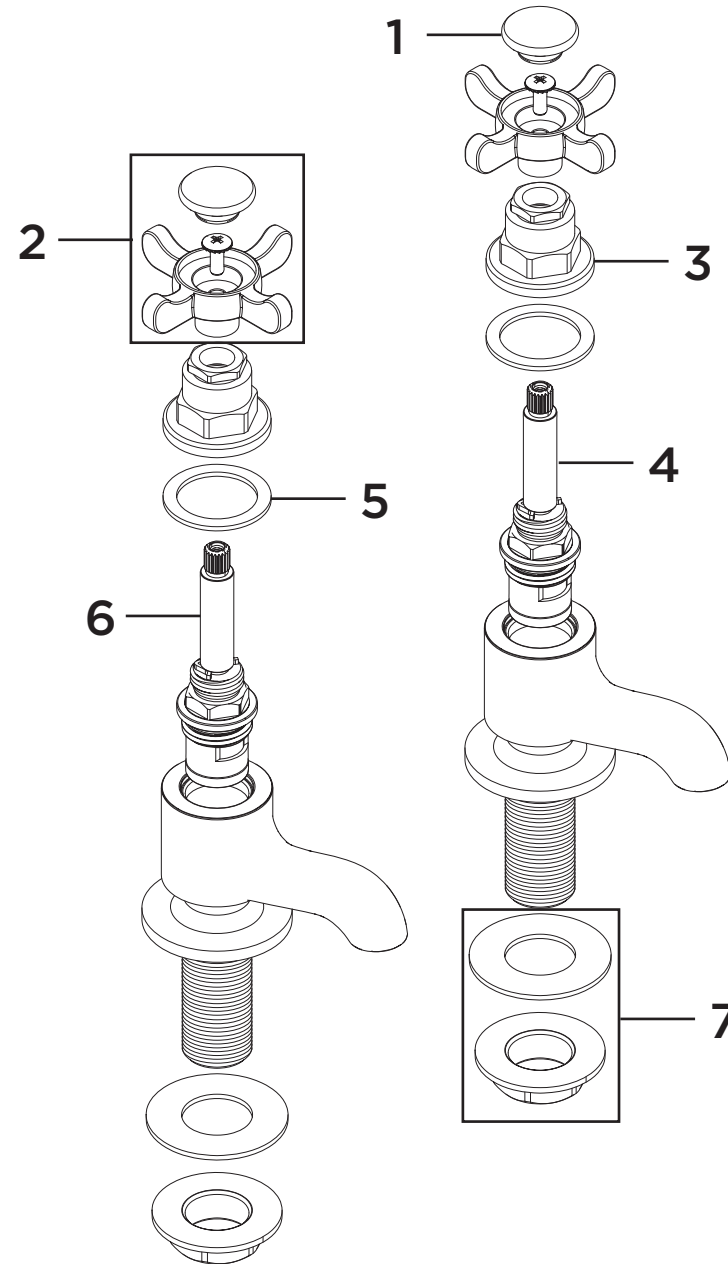

Product Code: N VAN C/G CD**Revision:** D4

1	Indices (Pair)
2	Handle Assembly (Pair)
3	Shroud
4	1/2" Plated Stem Cold Ceramic Disc Valve
5	Fibre Washer
6	1/2" Plated Stem Hot Ceramic Disc Valve
7	1/2" Backnut & Washer