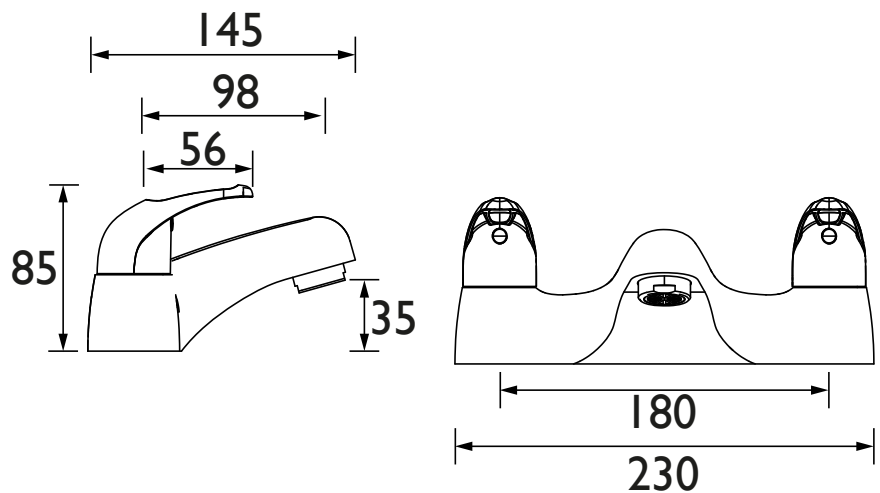

Product Certifications:

WRAS Certificate No: 2111901
WRAS Expiry Date: 30/11/2026

For more products, visit our website:
<http://www.bristan.com>

Specification

Product Type:	Bathroom Taps
Main Construction Material:	Brass
Mount Type:	Deck Mounted
Handle Type:	Lever Handles
Connection Inlet:	3/4" BSP
Connection Outlet:	Flow Straightener
Number of Tap Holes:	2
Valve/Cartridge Type:	Manual
Plumbing System Requirements:	Suitable for all plumbing systems
Minimum Dynamic Pressure (bar):	0.2 bar
Maximum Dynamic Pressure (bar):	5 bar
Maximum Hot Water Temperature °C:	65°C
Maximum Static Pressure (bar):	10 bar
Flow Type:	Single
Isolation Included:	No

Dimensions (measurements in mm)

Flow Rates (l/min)

System Pressure (bar)	0.2	0.5	1	2	3	5
J BF C (mixed)	26	41.2	58.2	82.3	100.8	130.1

TECHNICAL DATA SHEET

BRISTAN

D12