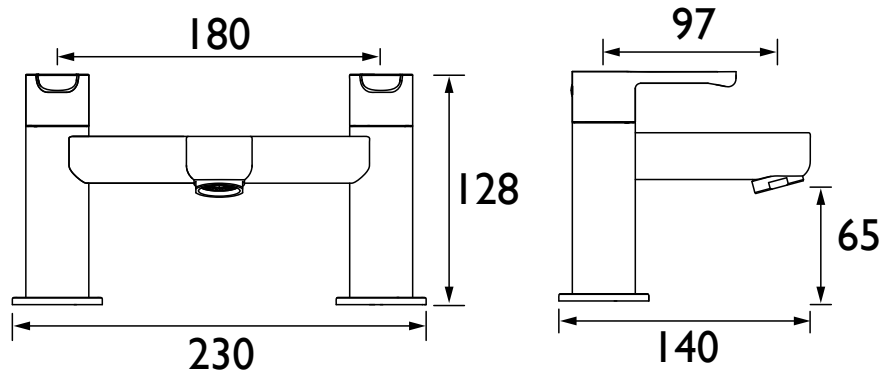

### Specification

<b>Product Type:</b>	Bathroom Taps
<b>Main Construction Material:</b>	Brass
<b>Mount Type:</b>	Deck Mounted
<b>Handle Type:</b>	Lever Handles
<b>Connection Inlet:</b>	3/4" BSP
<b>Connection Outlet:</b>	M28 Flow Straightener
<b>Number of Tap Holes:</b>	2
<b>Valve/Cartridge Type:</b>	1/4 Turn 3/4" Ceramic Disc Valves
<b>Plumbing System Requirements:</b>	Suitable for all plumbing systems
<b>Minimum Dynamic Pressure (bar):</b>	0.2 bar
<b>Maximum Dynamic Pressure (bar):</b>	5.0 bar
<b>Maximum Hot Water Temperature °C:</b>	65°C
<b>Maximum Static Pressure (bar):</b>	10 bar
<b>Flow Type:</b>	Single Flow
<b>Isolation Included:</b>	No

### Dimensions (measurements in mm)