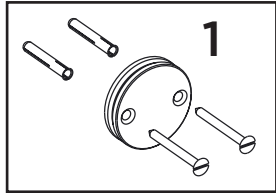

Product Code: PM TLSHX C
Revision: D8

1	Fixing Kit
2	Isolation Elbow
3	Check Valve
4	Filter
5	Isolation Valve
6	Grub Screw
7	Piston Assembly
8	Thermostatic Cartridge
9	Thermostat
10	Ceramic Disc Valve
11	Flow Handle Assembly
12	Temperature Handle Assembly
13	Hose Retainer
14	1.5m Cone to Nut Hose
15	Slider
16	Single Function Handset
17	Riser Rail Kit
18	Elbow Assembly (Pair)