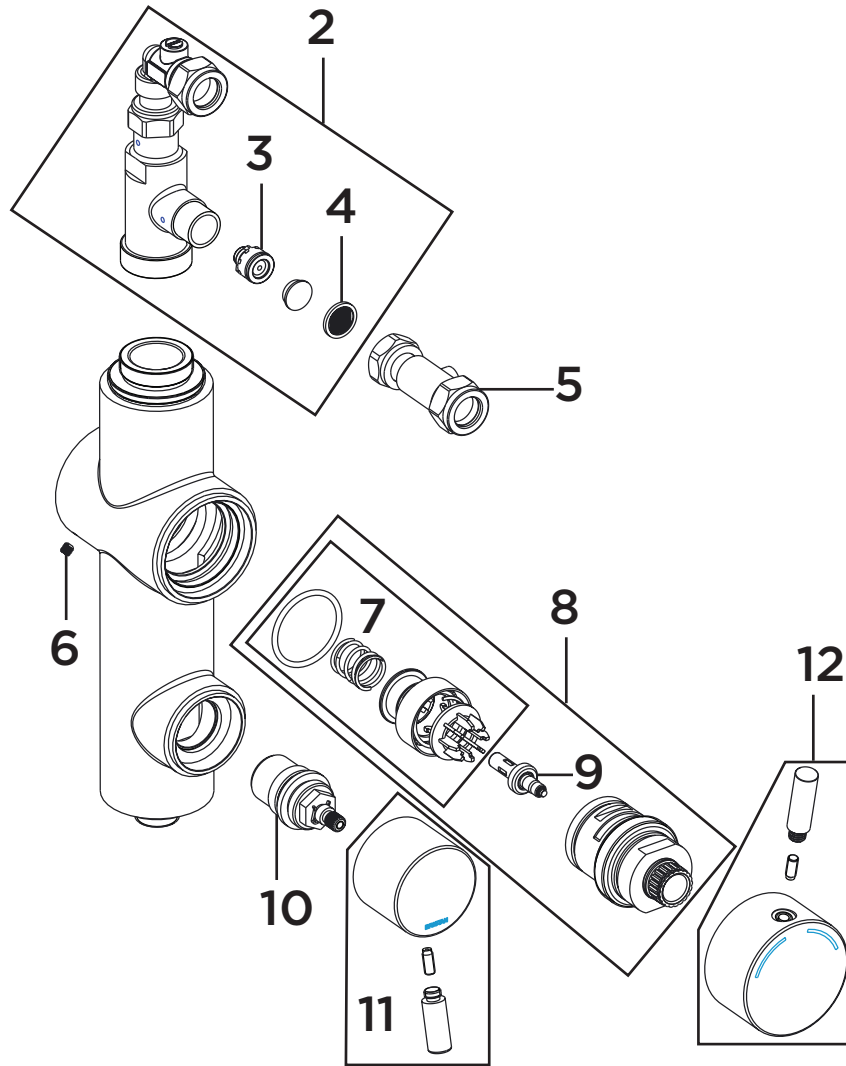

Product Code: PM TLSHX C
Revision: D8

1	Fixing Kit
2	Isolation Elbow
3	Check Valve
4	Filter
5	Isolation Valve
6	Grub Screw
7	Piston Assembly
8	Thermostatic Cartridge
9	Thermostat
10	Ceramic Disc Valve
11	Flow Handle Assembly
12	Temperature Handle Assembly
13	Hose Retainer
14	1.5m Cone to Nut Hose
15	Slider
16	Single Function Handset
17	Riser Rail Kit
18	Elbow Assembly (Pair)