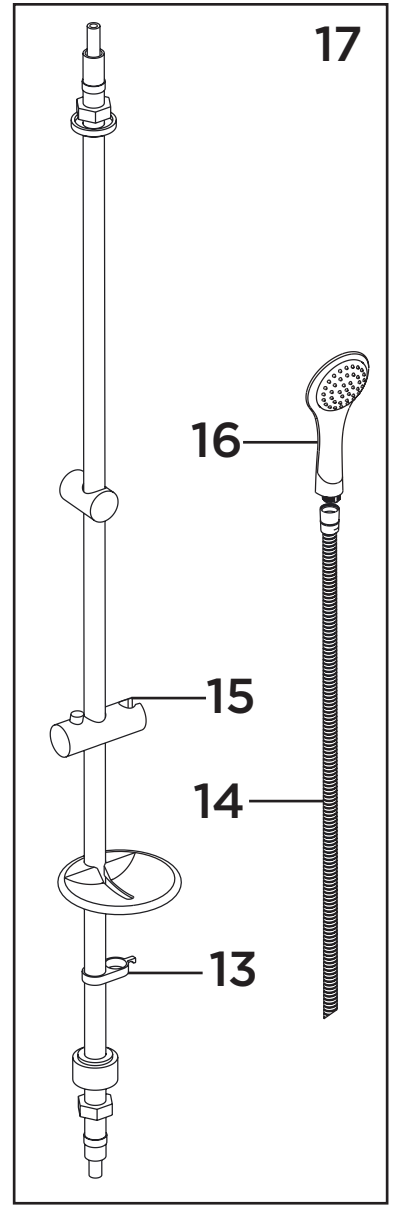

Product Code: PM TLSHX C
Revision: D8

1	Fixing Kit
2	Isolation Elbow
3	Check Valve
4	Filter
5	Isolation Valve
6	Grub Screw
7	Piston Assembly
8	Thermostatic Cartridge
9	Thermostat
10	Ceramic Disc Valve
11	Flow Handle Assembly
12	Temperature Handle Assembly
13	Hose Retainer
14	1.5m Cone to Nut Hose
15	Slider
16	Single Function Handset
17	Riser Rail Kit
18	Elbow Assembly (Pair)