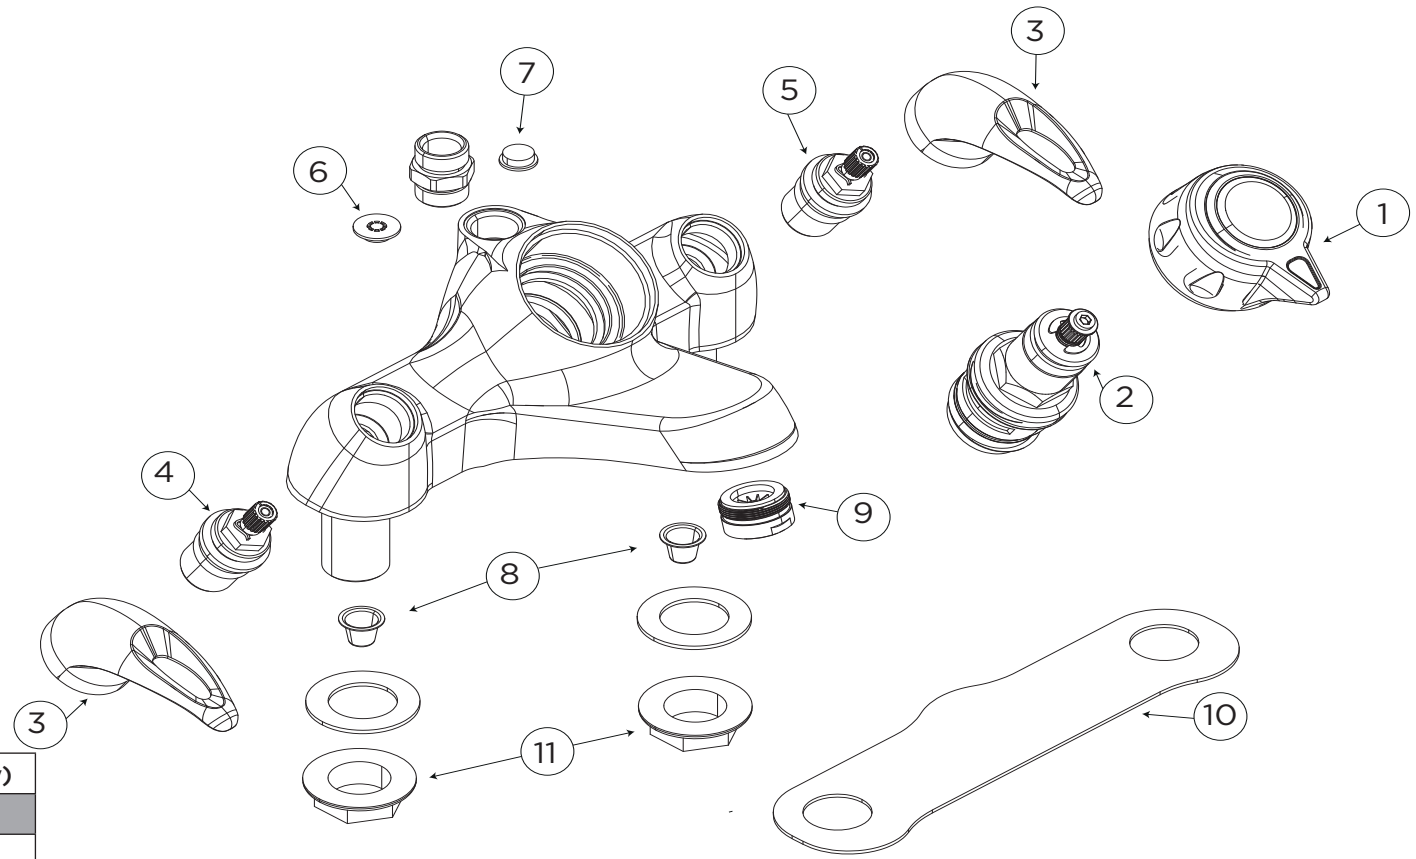

Product Code: J THBSMVO C
Revision: D6

1	Bath Mixer Knob (Handle Only)
2	Cartridge
3	Lever Handles (Pair)
4	Ceramic Valve - Hot
5	Ceramic Valve - Cold
6	10L Flow Limiter - Yellow
7	10L Flow Limiter - Yellow
8	20mm Filter Mesh
9	Aerator
10	Gasket
11	Backnut