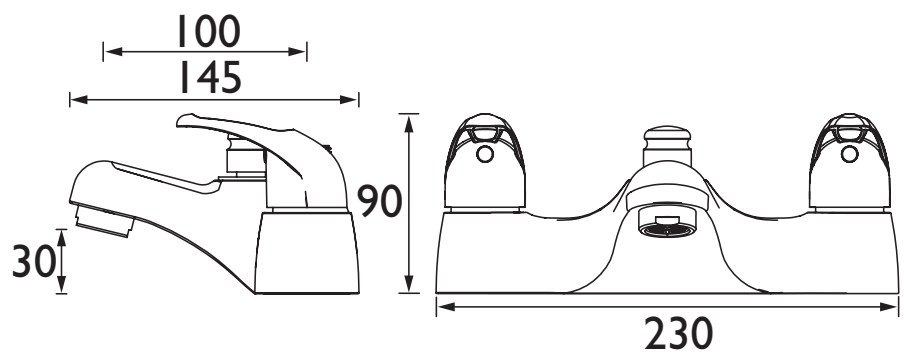

Product Certifications:

WRAS Certificate No: 2210706
WRAS Expiry Date: 30/09/2027

For more products, visit our website:
<http://www.bristan.com>

Specification

Product Type:	Bathroom Taps
Main Construction Material:	Brass
Mount Type:	Deck
Handle Type:	Lever
Connection Inlet:	3/4" BSP
Connection Outlet:	G 1/2"
Number of Tap Holes:	2
Valve/Cartridge Type:	1/4 Turn 3/4" Ceramic Disc Valve
Plumbing System Requirements:	Suitable for all plumbing systems, ideally balanced
Minimum Dynamic Pressure (bar):	0.2 bar
Maximum Dynamic Pressure (bar):	5.0 bar
Maximum Hot Water Temperature °C:	65°C
Maximum Static Pressure (bar):	10 bar
Flow Type:	Single
Isolation Included:	No

Dimensions (measurements in mm)

Flow Rates (l/min)

System Pressure (bar)	0.2	0.5	1	2	3	5
Through Bath Filler (mixed)	17.6	27.8	39.3	55.5	68	87.8
Through Handset (mixed)	7	11.1	15.7	22.2	27.2	35.1

TECHNICAL DATA SHEET