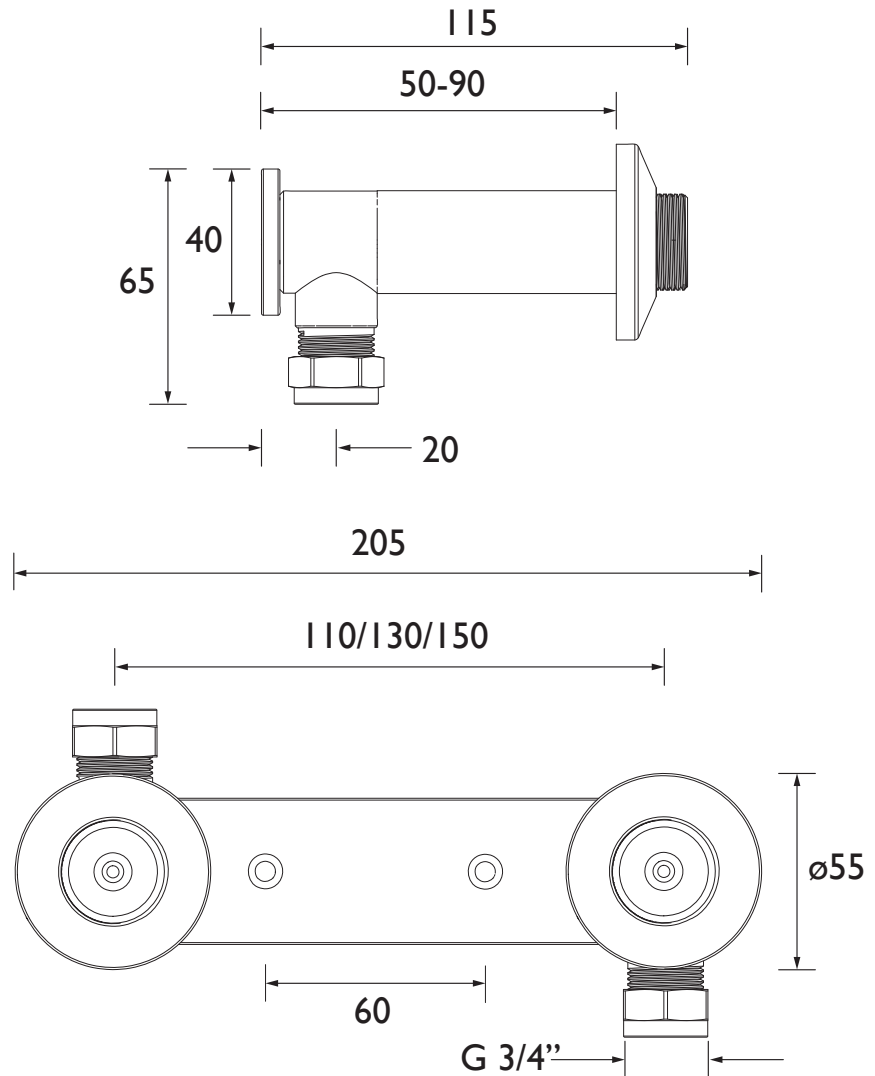

Specification	
Contemporary or Traditional:	Contemporary
Main Construction Material:	Brass
Connection Inlet:	15mm Compression
Connection Outlet:	G 3/4"
Isolation Included:	No
Adjustable Centres:	110-150mm
What's in the Box?:	1x Wall Mount, 2x Brass Nuts, 2x Brass Olives, 2x Shrouds, 1x Fitting Instructions

Features:

- 15mm inlet connections
- G3/4" outlet connections
- Minimum cavity depth of 50mm

Product Certifications:

Variant SKUs:

- WMNT9 C

For more products, visit our website:
<http://www.bristan.com>

Dimensions (measurements in mm)