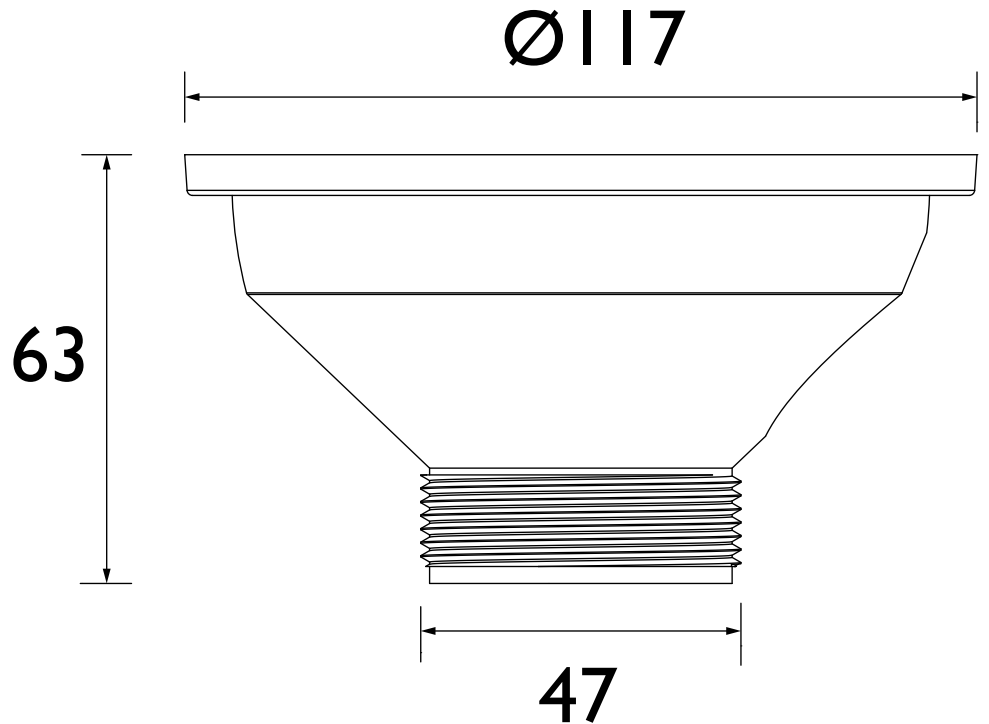

Features:

- With pull out stainless steel strainer

Product Certifications:

For more products, visit our website:
<http://www.bristan.com>

Specification

Main Construction Material:	Brass
Connection Inlet:	G1 1/2"
Contemporary or Traditional:	Traditional

Dimensions (measurements in mm)

TECHNICAL DATA SHEET

BRISTAN

D3