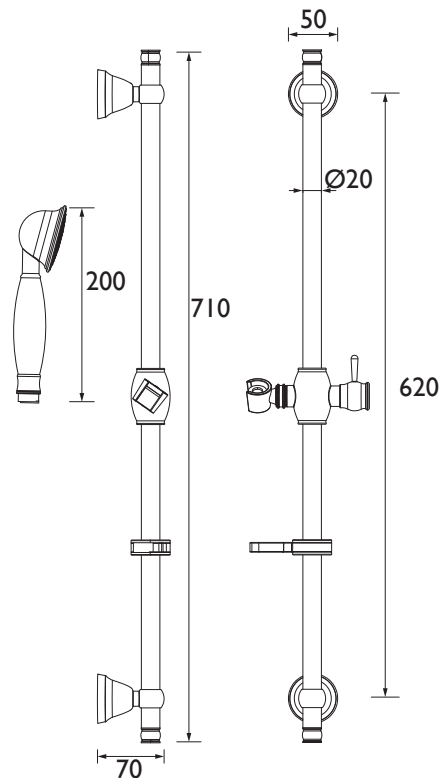

KIT106 C

SHOWER ACC Shower Range Single-function Slide Bar Shower Kit

Features:

- Includes 1.5m hose, riser rail, handset and hose retainer
- Clam packed
- 1.5m shower hose

Product Certifications:

WRAS Certificate No: 240903009
WRAS Expiry Date: 30/09/2029

For more products, visit our website:
<http://www.bristan.com>

Specification

Finish/Colour:	Chrome Plated
Main Construction Material:	Brass
Mounting Type:	Wall Mounted
Plumbing System Suitability:	Suitable for all plumbing systems
Minimum Dynamic Pressure (bar):	0.2 bar
Maximum Dynamic Pressure (bar):	5 bar
Maximum Static Pressure (bar):	10 bar
Maximum Hot Water Supply Temperature °C:	60 °C
Connection Inlet:	1/2" BSP
Connection Outlet:	N/A
What's Included:	1 x Shower Kit (1 x Riser Rail 2 x Brackets, 1 x Plated Slider, 1 x Hose With Retaining Ring, 1 x Plated Handset, 1 x Flexi Hose, 2 x Black Rubber Washers, 2 x Rawl Plugs, 2 x Screws, 1 x Fitting Instructions

Dimensions (measurements in mm)

Flow Rates (l/min)

System Pressure (bar)	0.2	0.5	1	2	3	5
Through Handset (mixed)	6.5	10.2	14.4	20.4	25	32.3

TECHNICAL DATA SHEET

BRISTAN

D3